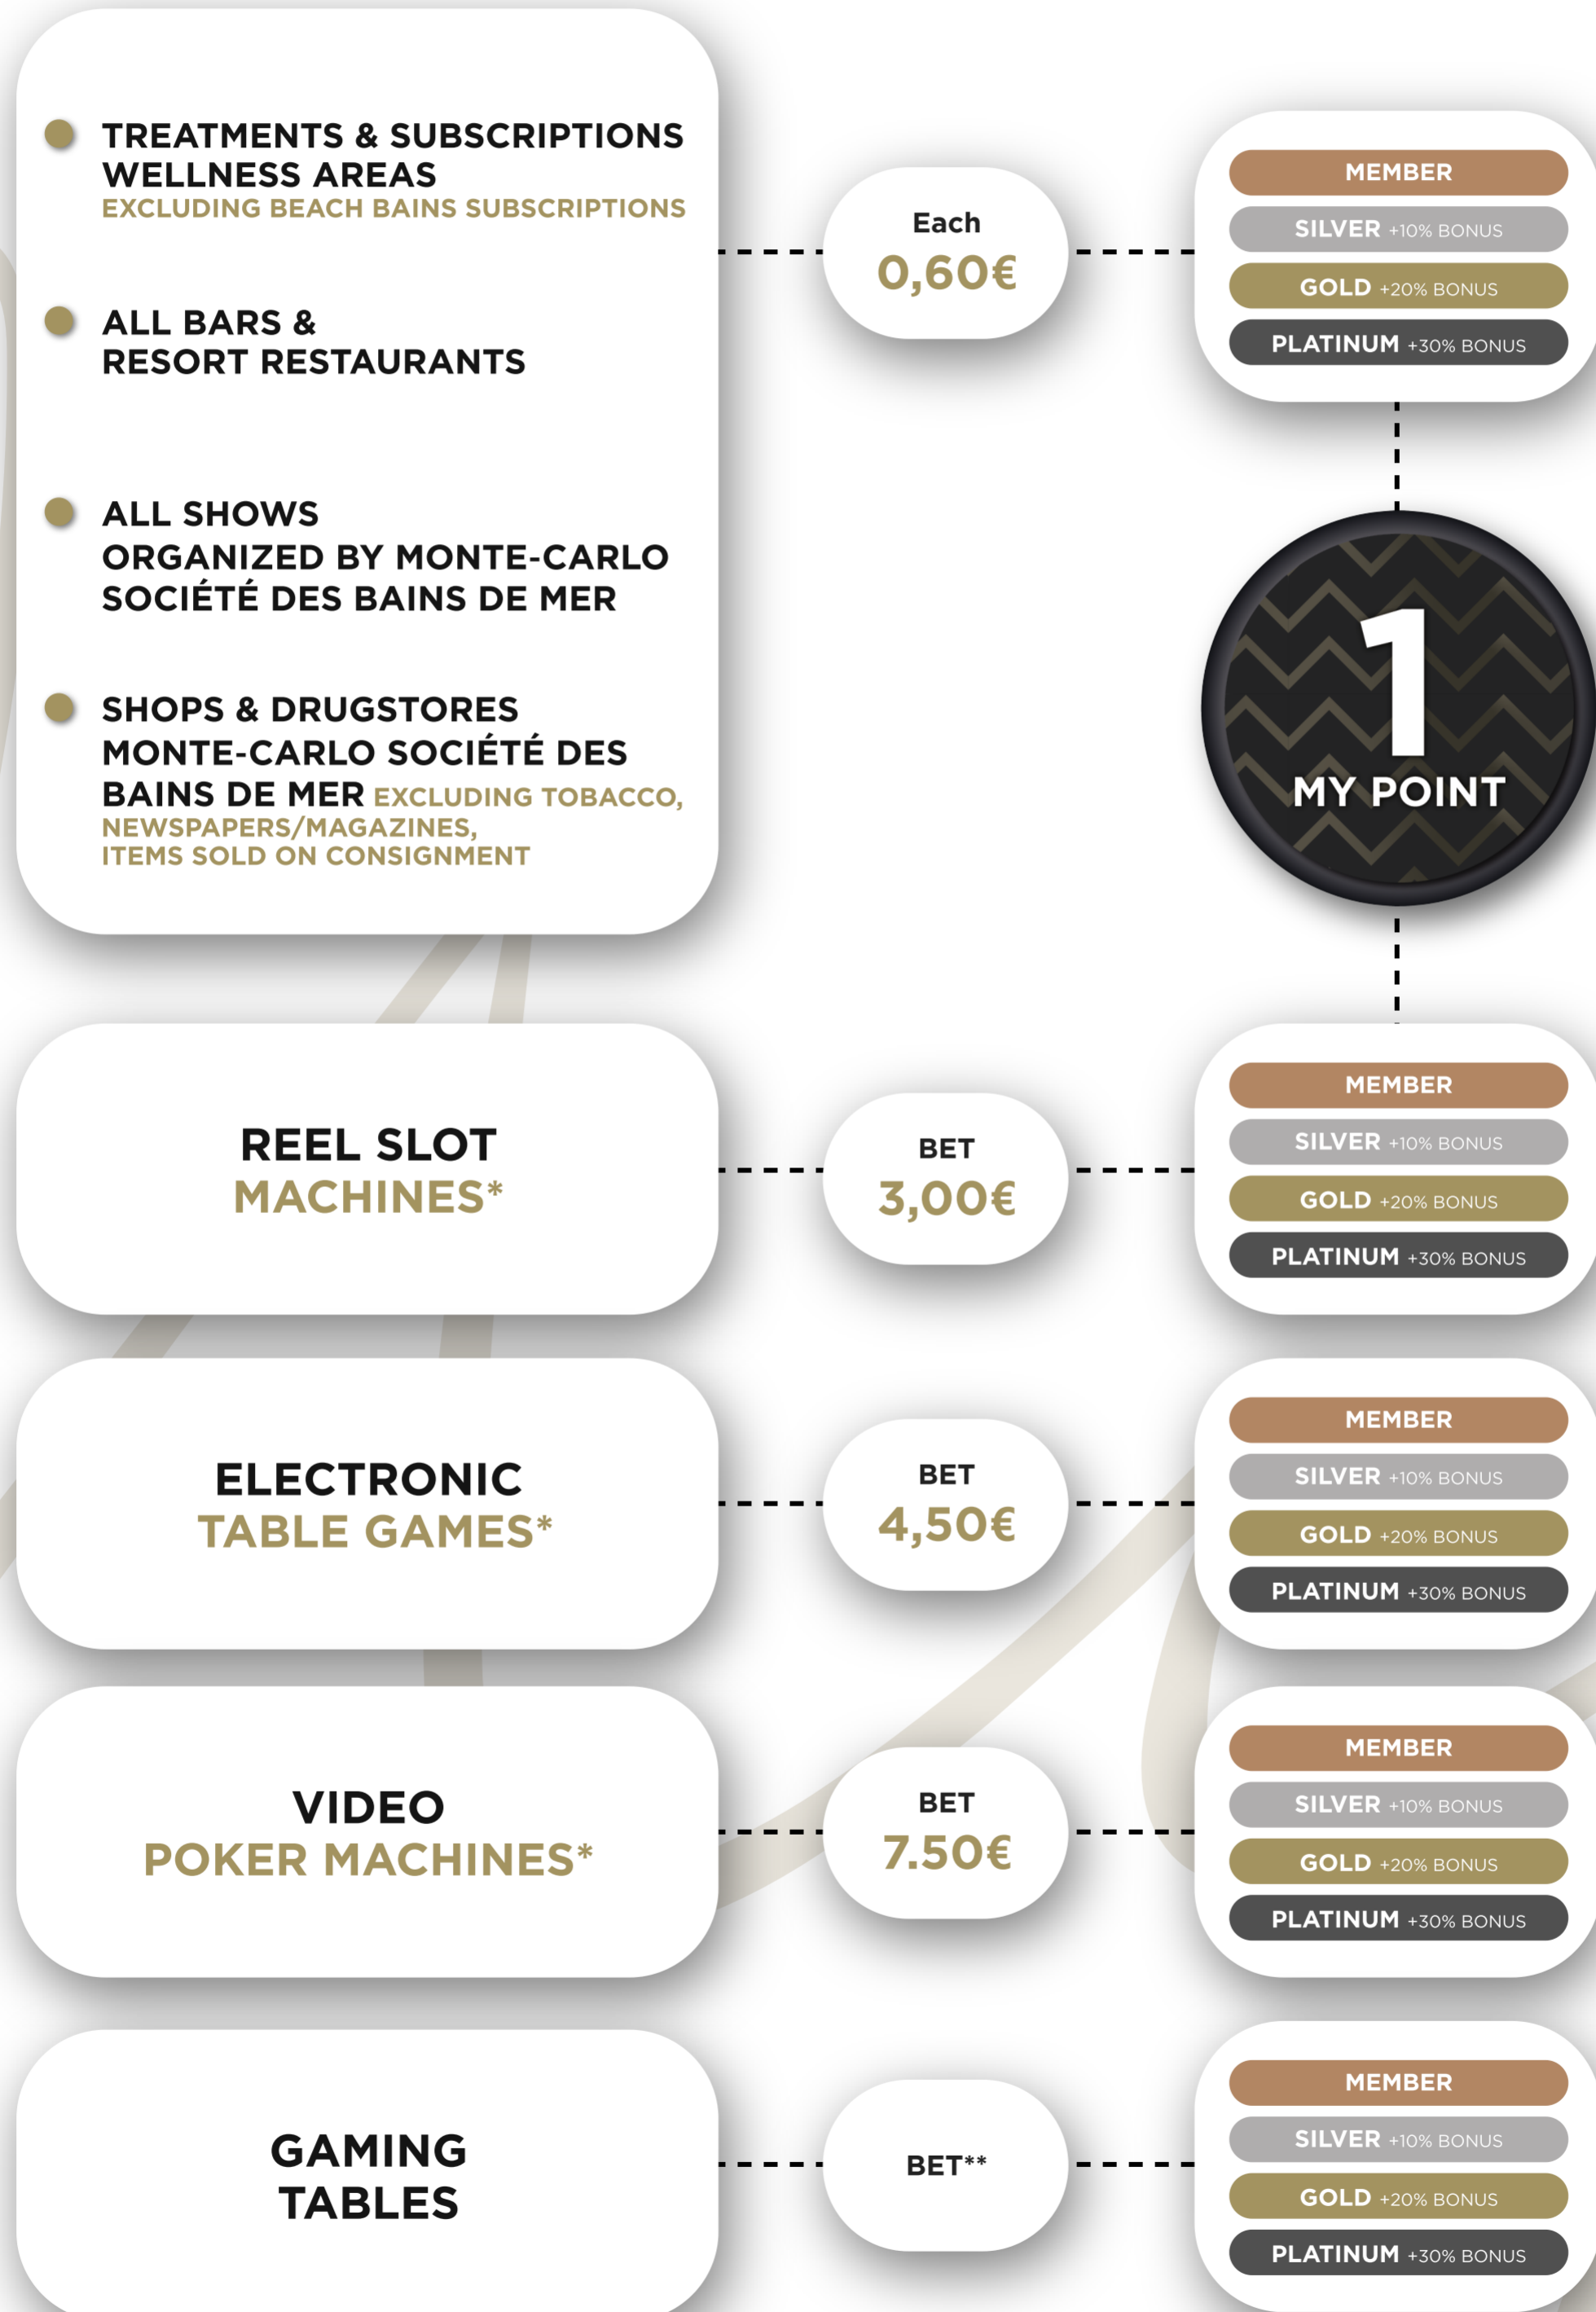

How to earn My Points ?

* YOU START TO EARN MY POINTS AS SOON AS YOU INSERT YOUR CARD IN THE MACHINE. (EXCEPT WHERE INDICATED ON THE MACHINE).

** SHOW YOUR MY MONTE-CARLO CARD WHEN YOU ARRIVE AT A GAMING TABLE. THE PERSONNEL WILL EVALUATE YOUR GAME AND REWARD YOU WITH POINTS.