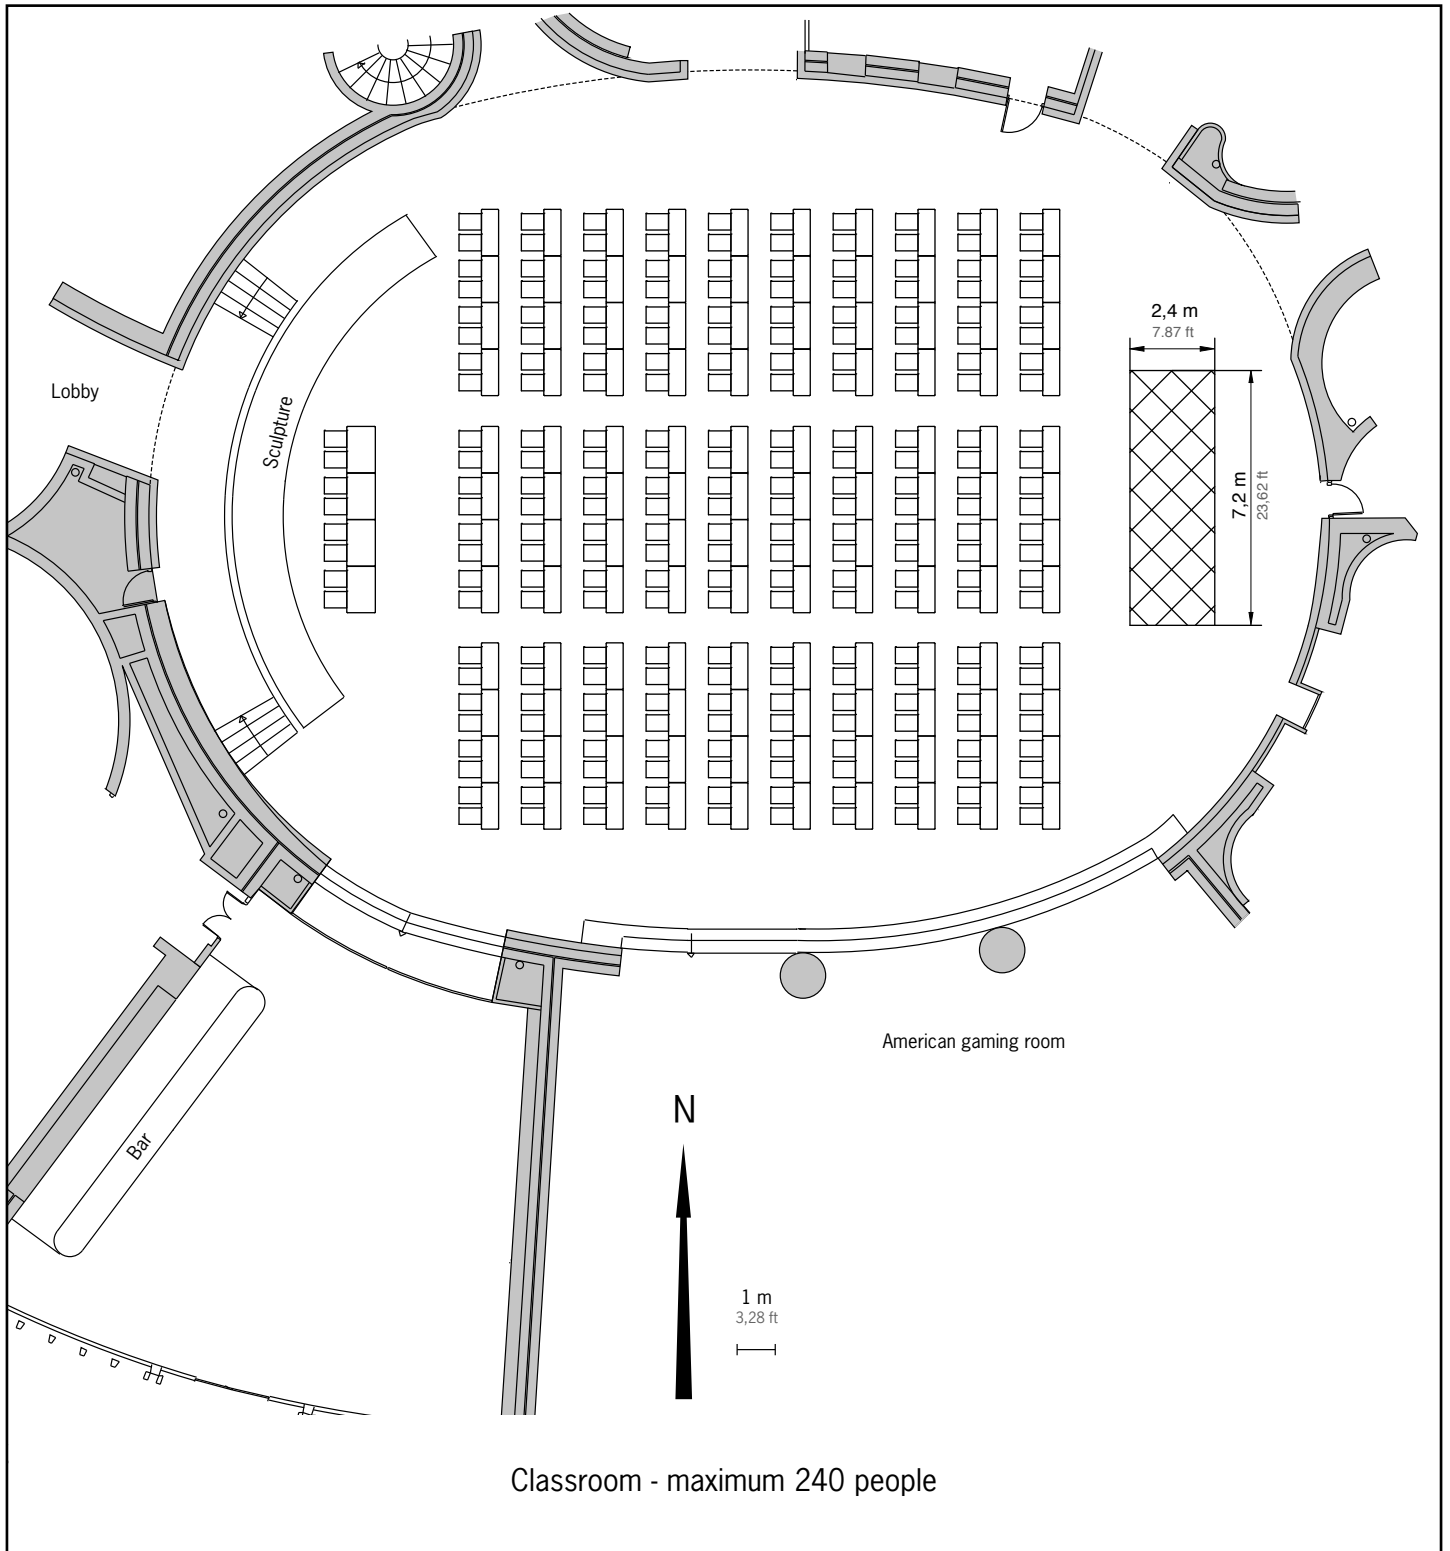

Salle des Palmiers

Board	Cabaret	Classroom	Theatre	U-shape	Hollow Square	Banquet	Cocktail
o.r.	240	240	578	74	92	550	650

Salle des Palmiers

Scale : 1/200

For technical information, please refer to general floorplan (without set-up)

Salle des Palmiers

Scale : 1/200

For technical information, please refer to general floorplan (without set-up)

Salle des Palmiers

Scale : 1/200

For technical information, please refer to general floorplan (without set-up)

Salle des Palmiers

Scale : 1/200

Banquet - round tables - maximum 400 people

For technical information, please refer to general floorplan (without set-up)

Salle des Palmiers

Scale : 1/200

For technical information, please refer to general floorplan (without set-up)