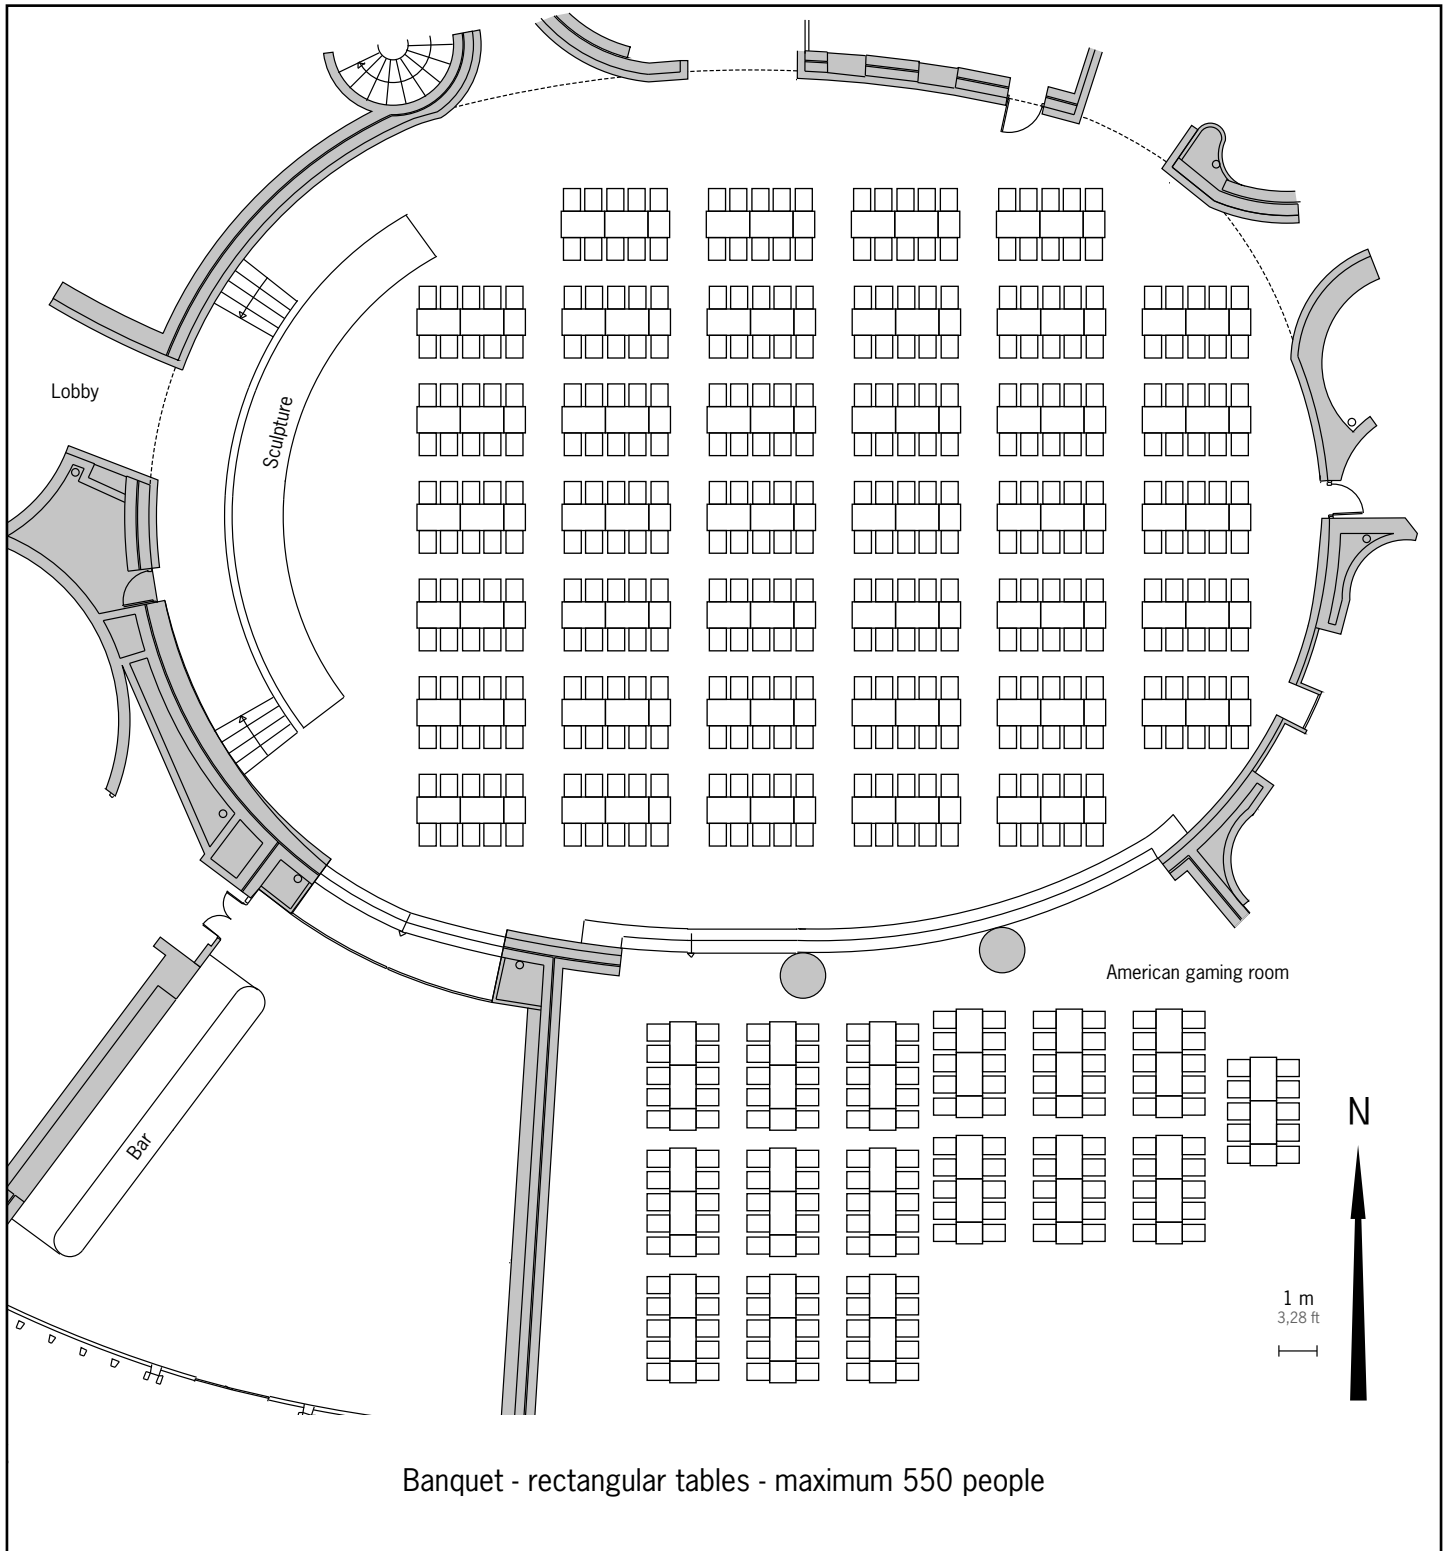

Salle des Palmiers

Board	Cabaret	Classroom	Theatre	U-shape	Hollow Square	Banquet	Cocktail
o.r.	240	240	578	74	92	550	650

Salle des Palmiers

Scale : 1/200

For technical information, please refer to general floorplan (without set-up)

Salle des Palmiers

Scale : 1/200

For technical information, please refer to general floorplan (without set-up)

Salle des Palmiers

Scale : 1/200

For technical information, please refer to general floorplan (without set-up)

Salle des Palmiers

Scale : 1/200

Banquet - round tables - maximum 400 people

For technical information, please refer to general floorplan (without set-up)

Salle des Palmiers

Scale : 1/200

For technical information, please refer to general floorplan (without set-up)