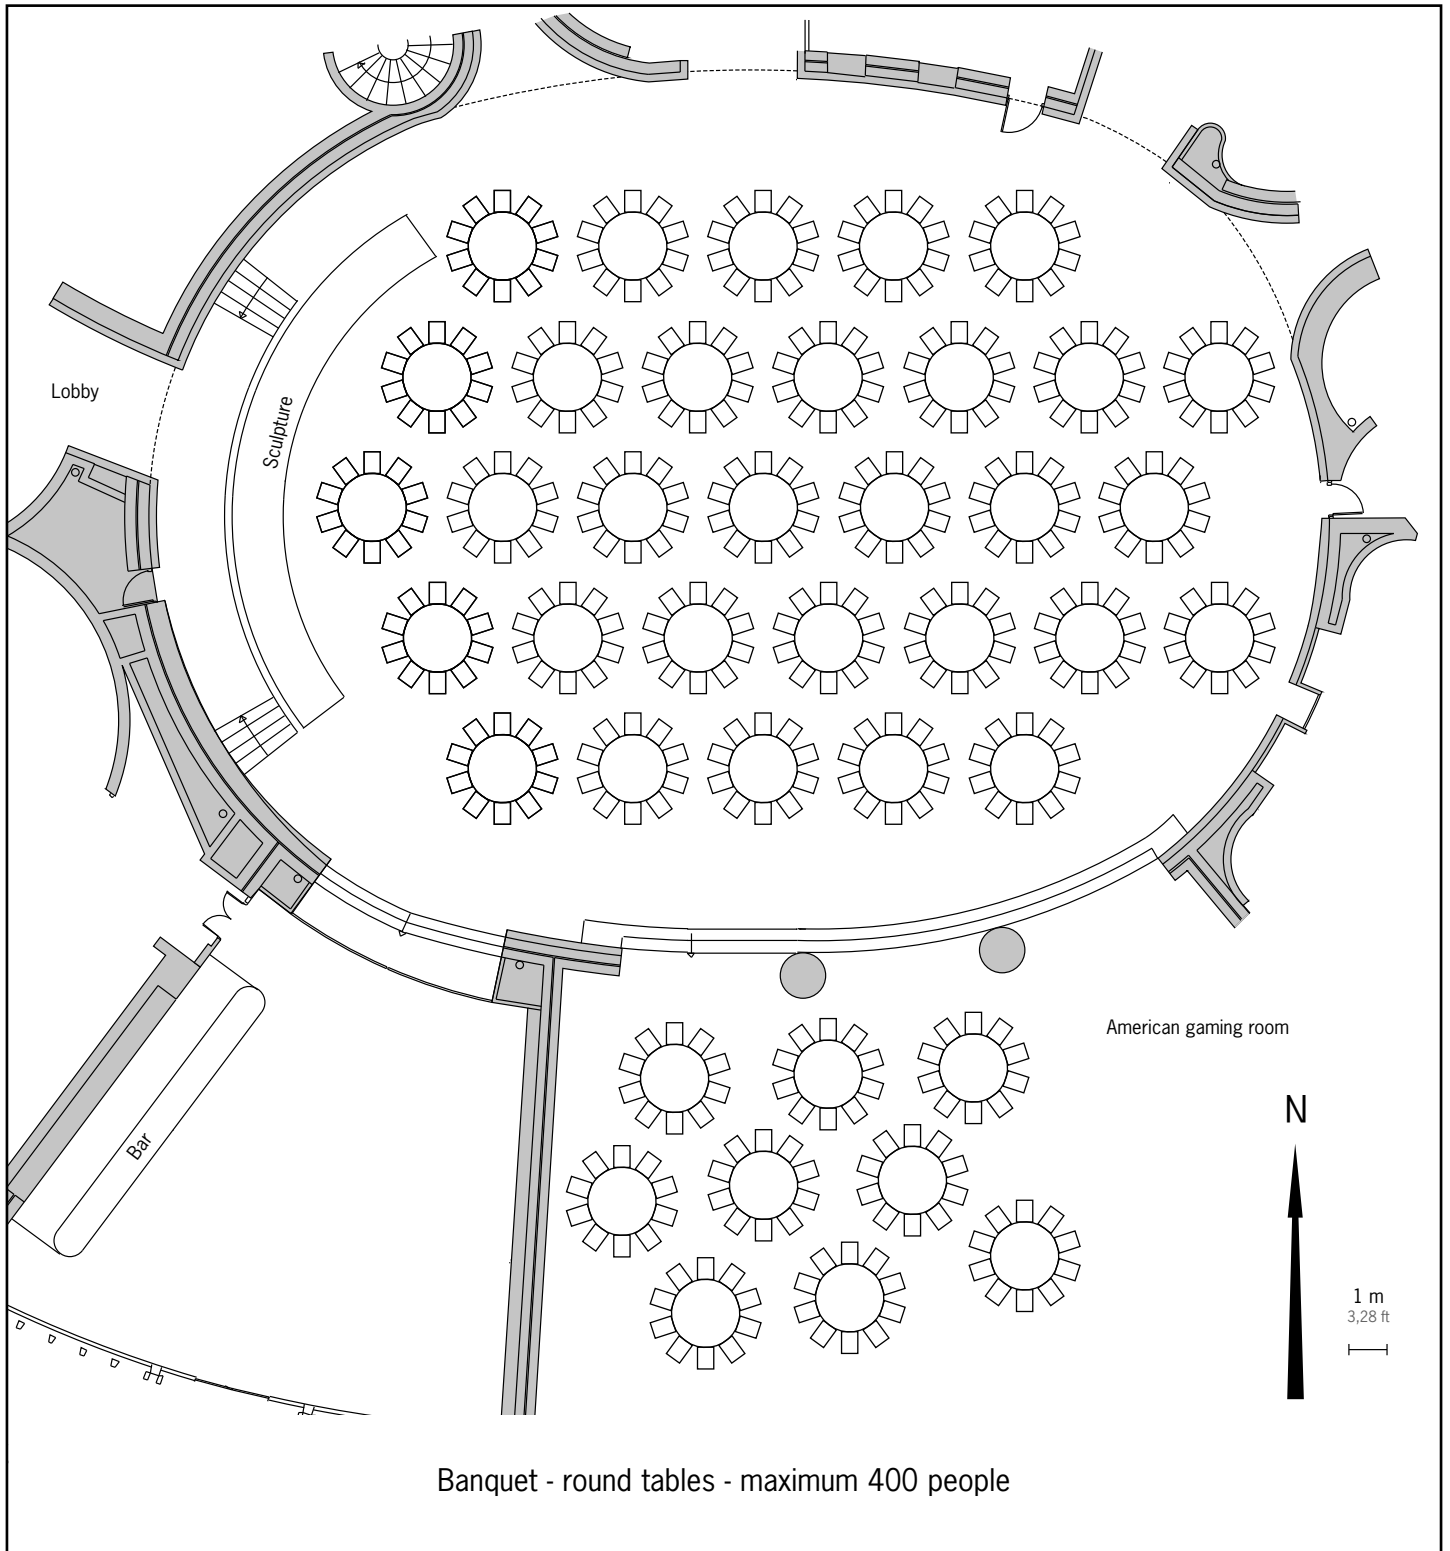

Salle des Palmiers

Board	Cabaret	Classroom	Theatre	U-shape	Hollow Square	Banquet	Cocktail
o.r.	240	240	578	74	92	550	650

Salle des Palmiers

Scale : 1/200

For technical information, please refer to general floorplan (without set-up)

Salle des Palmiers

Scale : 1/200

For technical information, please refer to general floorplan (without set-up)

Salle des Palmiers

Scale : 1/200

For technical information, please refer to general floorplan (without set-up)

Salle des Palmiers

Scale : 1/200

Banquet - round tables - maximum 400 people

For technical information, please refer to general floorplan (without set-up)

Salle des Palmiers

Scale : 1/200

For technical information, please refer to general floorplan (without set-up)