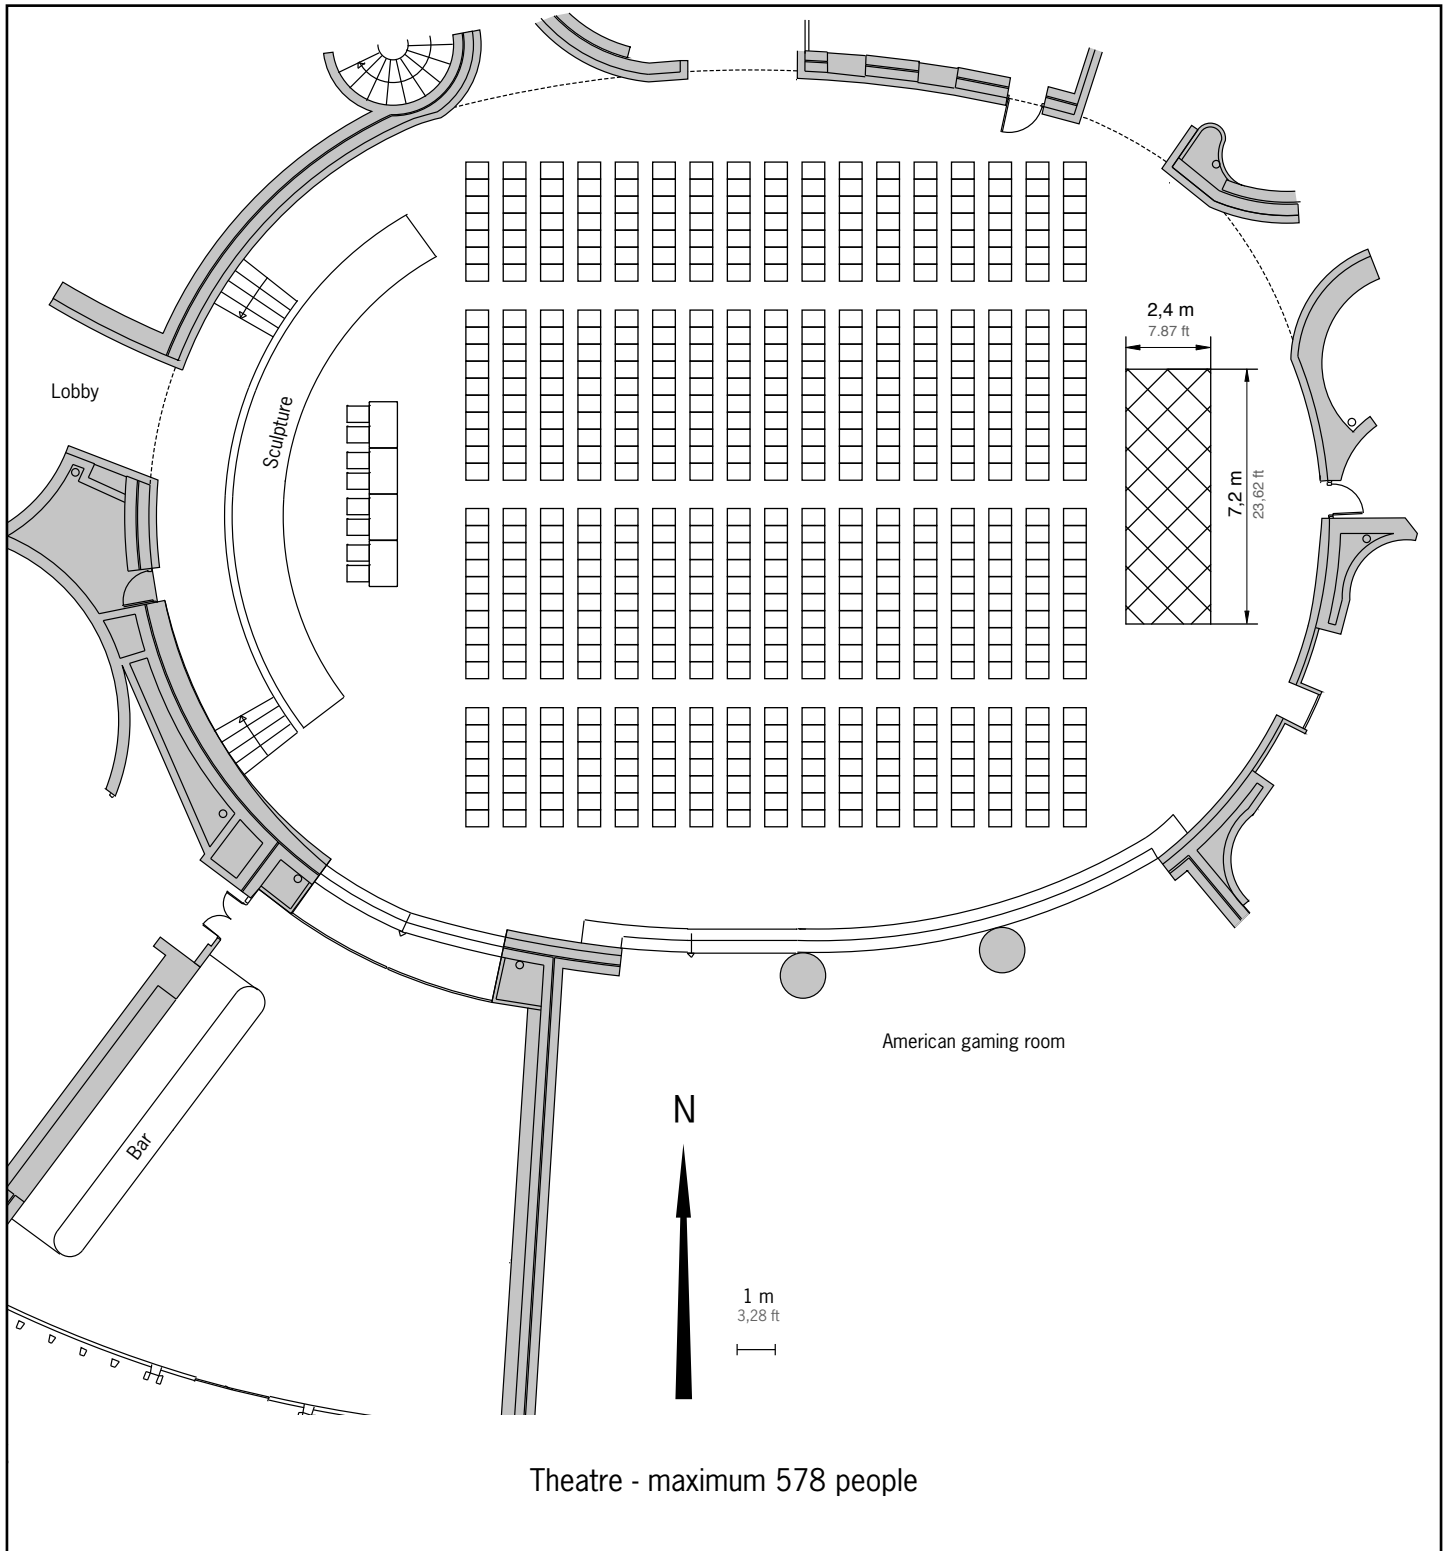

Salle des Palmiers

Board	Cabaret	Classroom	Theatre	U-shape	Hollow Square	Banquet	Cocktail
o.r.	240	240	578	74	92	550	650

Salle des Palmiers

Scale : 1/200

For technical information, please refer to general floorplan (without set-up)

Salle des Palmiers

Scale : 1/200

For technical information, please refer to general floorplan (without set-up)

Salle des Palmiers

Scale : 1/200

For technical information, please refer to general floorplan (without set-up)

Salle des Palmiers

Scale : 1/200

Banquet - round tables - maximum 400 people

For technical information, please refer to general floorplan (without set-up)

Salle des Palmiers

Scale : 1/200

For technical information, please refer to general floorplan (without set-up)