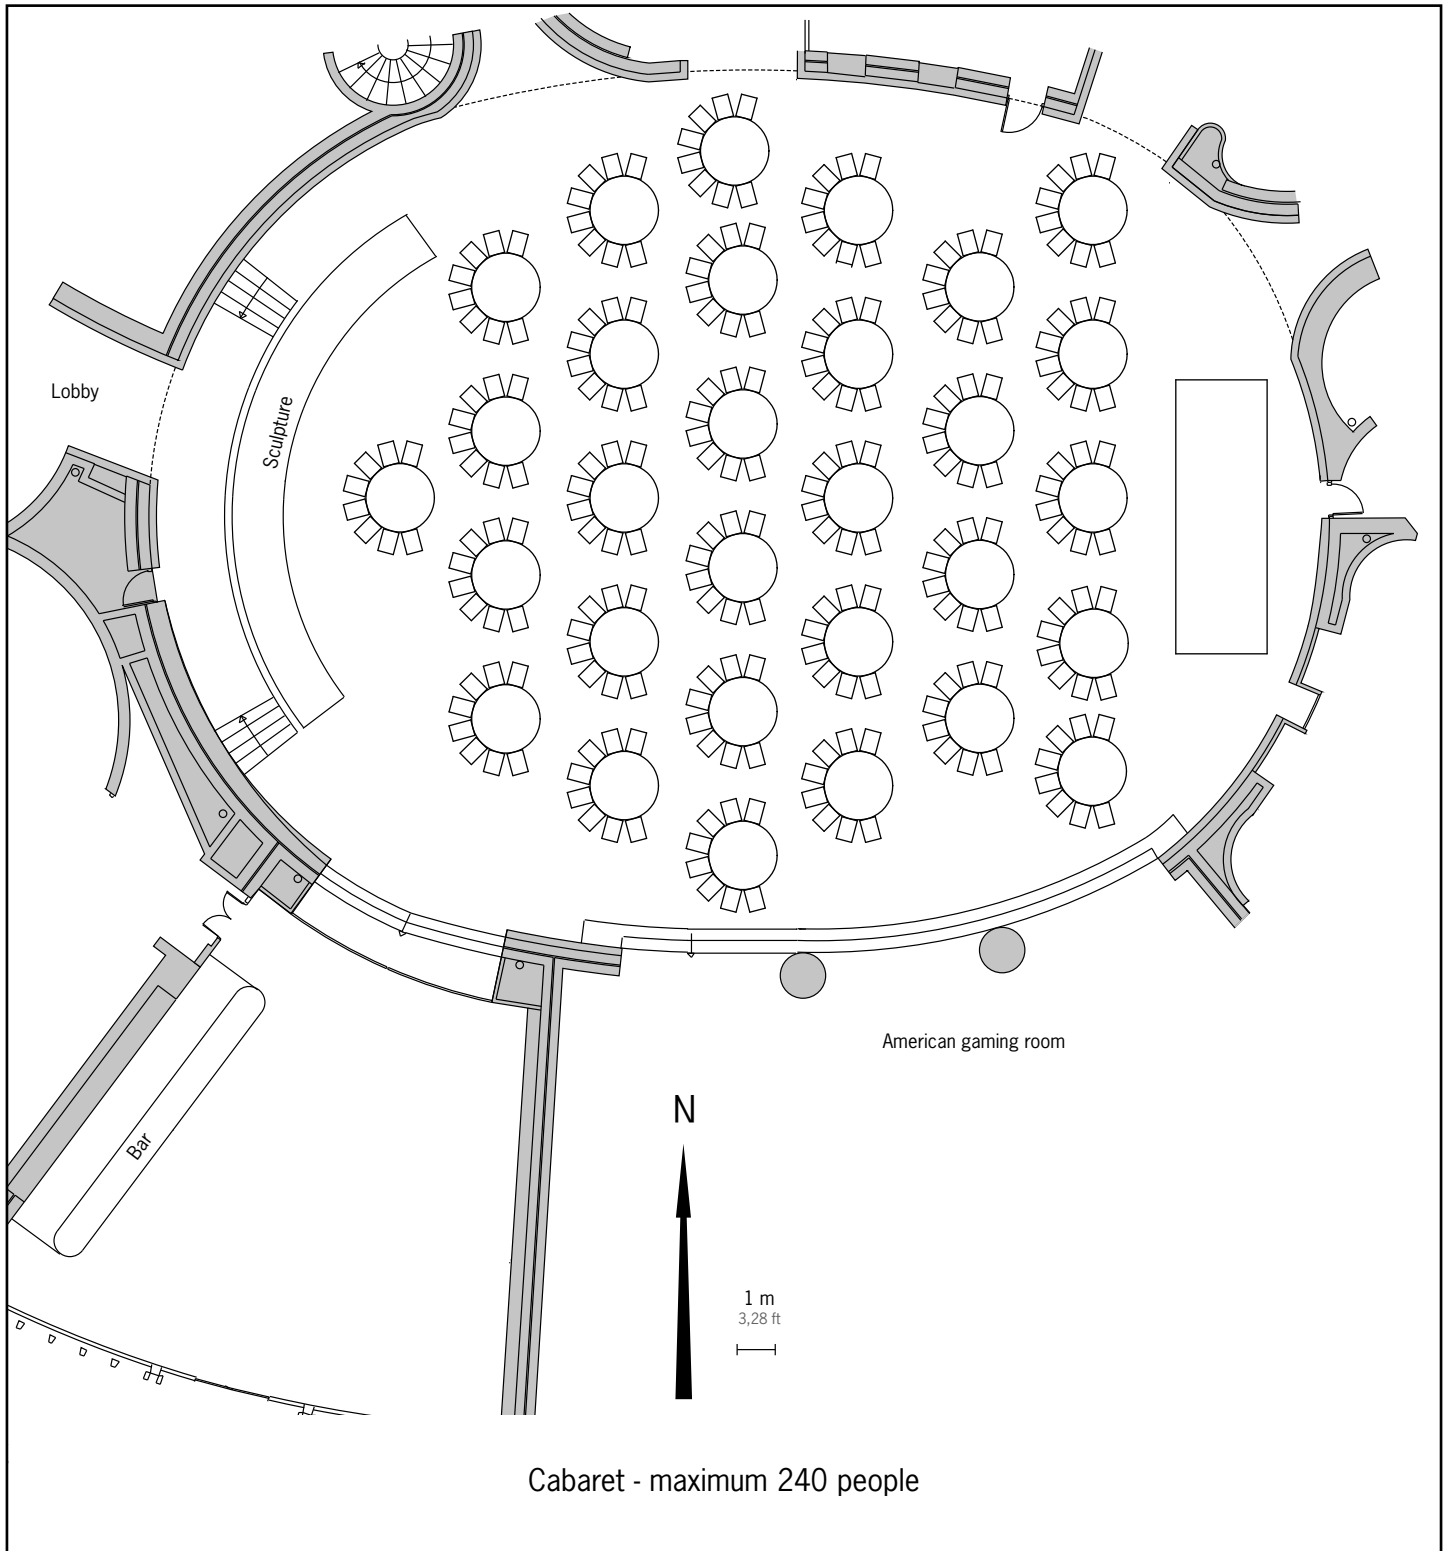

Salle des Palmiers

Board	Cabaret	Classroom	Theatre	U-shape	Hollow Square	Banquet	Cocktail
o.r.	240	240	578	74	92	550	650

Salle des Palmiers

Scale : 1/200

For technical information, please refer to general floorplan (without set-up)

Salle des Palmiers

Scale : 1/200

For technical information, please refer to general floorplan (without set-up)

Salle des Palmiers

Scale : 1/200

For technical information, please refer to general floorplan (without set-up)

Salle des Palmiers

Scale : 1/200

Banquet - round tables - maximum 400 people

For technical information, please refer to general floorplan (without set-up)

Salle des Palmiers

Scale : 1/200

For technical information, please refer to general floorplan (without set-up)