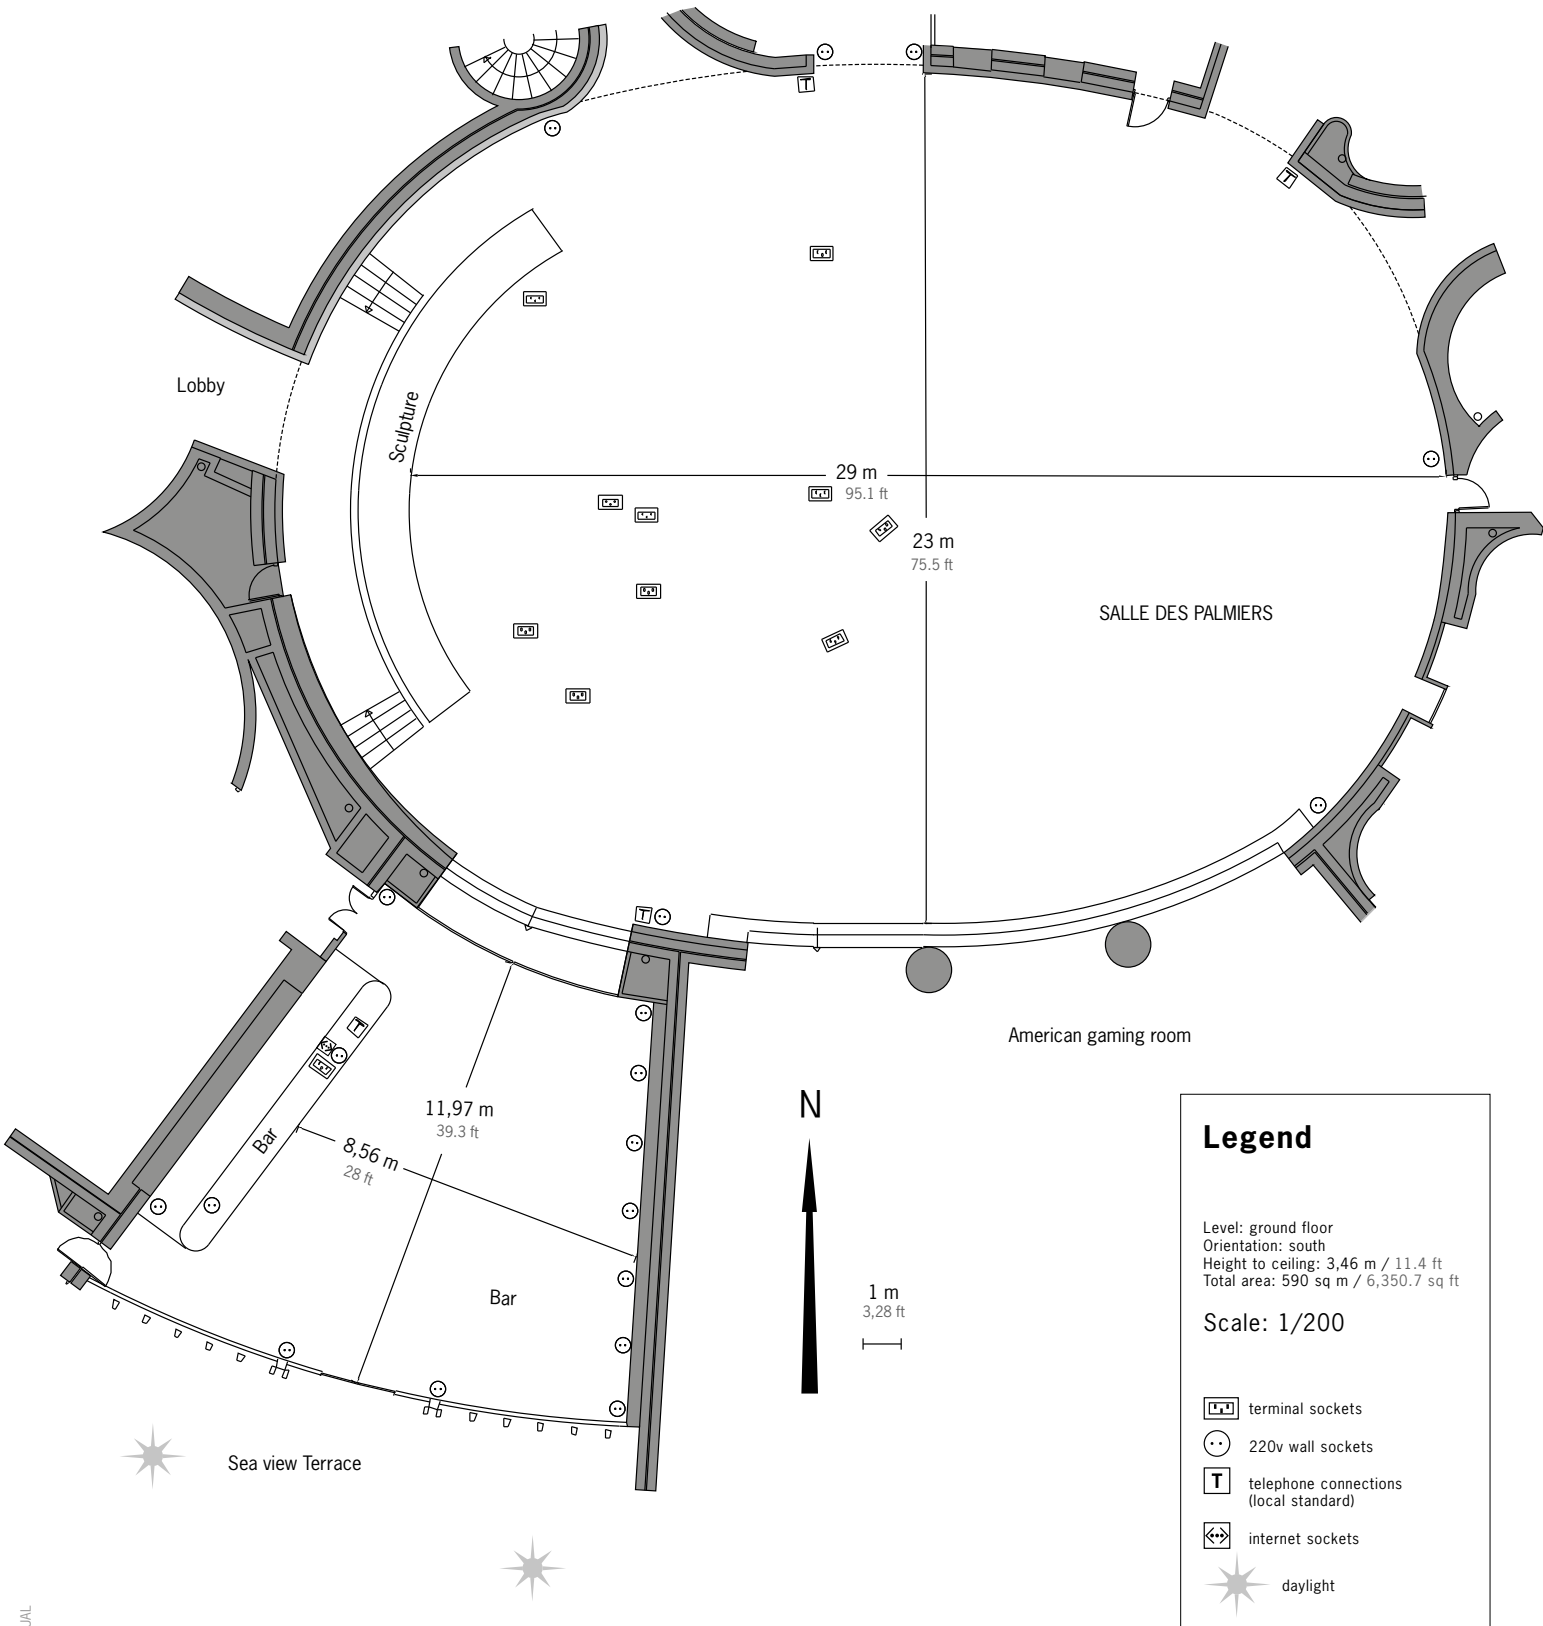

Salle des Palmiers

Board	Cabaret	Classroom	Theatre	U-shape	Hollow Square	Banquet	Cocktail
o.r.	240	240	578	74	92	550	650

Salle des Palmiers

Scale : 1/200

For technical information, please refer to general floorplan (without set-up)

Salle des Palmiers

Scale : 1/200

For technical information, please refer to general floorplan (without set-up)

Salle des Palmiers

Scale : 1/200

For technical information, please refer to general floorplan (without set-up)

Salle des Palmiers

Scale : 1/200

Banquet - round tables - maximum 400 people

For technical information, please refer to general floorplan (without set-up)

Salle des Palmiers

Scale : 1/200

For technical information, please refer to general floorplan (without set-up)