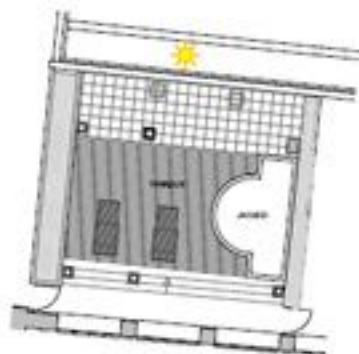

SEA VIEW  
PORT VIEW

TERRACE scale:1/2